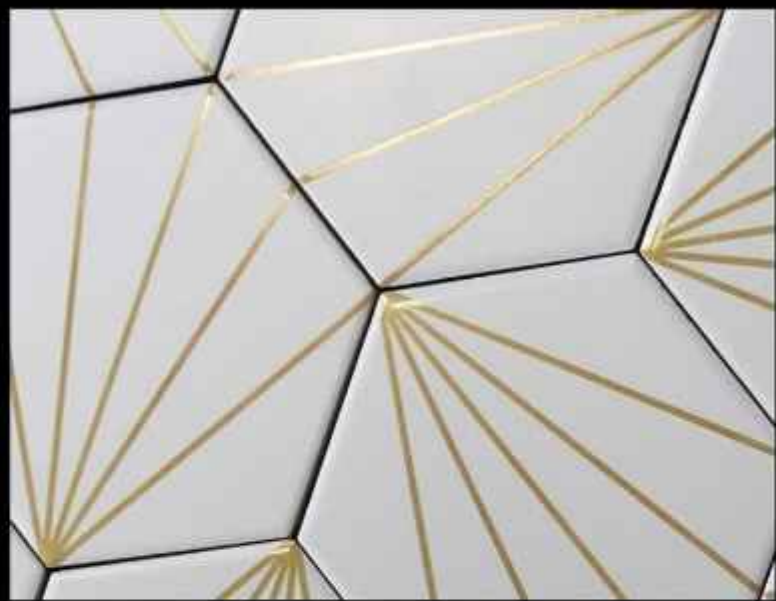

Size : 173.2X150mm
Finish : MATT
Thickness : 7.5 mm
Effects : Luster