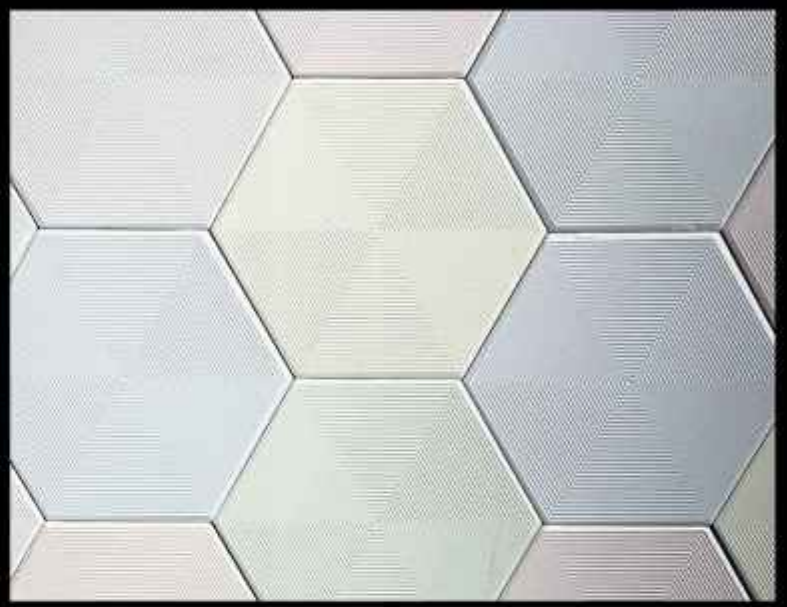

Design No. - HEXM004111 HL