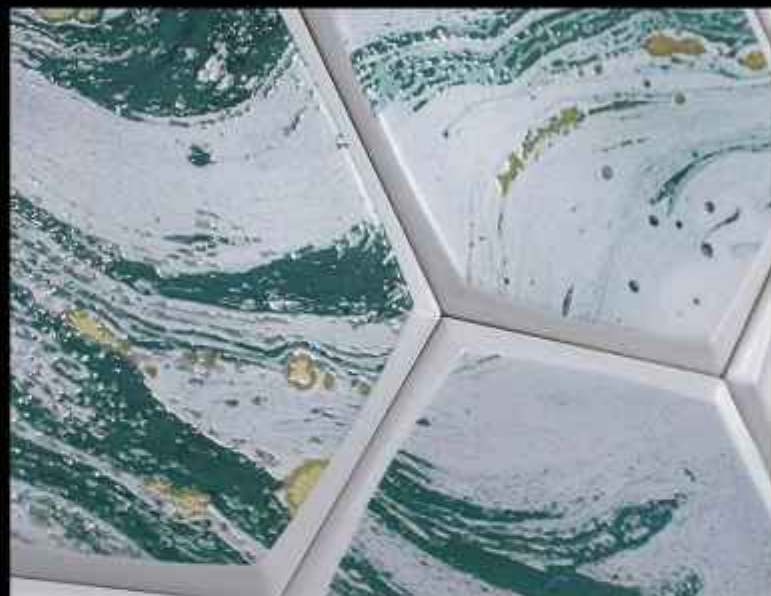

ancient
glory

Design No. - HEXM000133 HL1

Size : 173.2X150mm
Finish : MATT
Thickness : 7.5 mm
Effects : Granulla

Design No. - HEXM000133 HL2

Size : 173.2X150mm

Finish : MATT

Thickness : 7.5 mm

Effects : Granulla