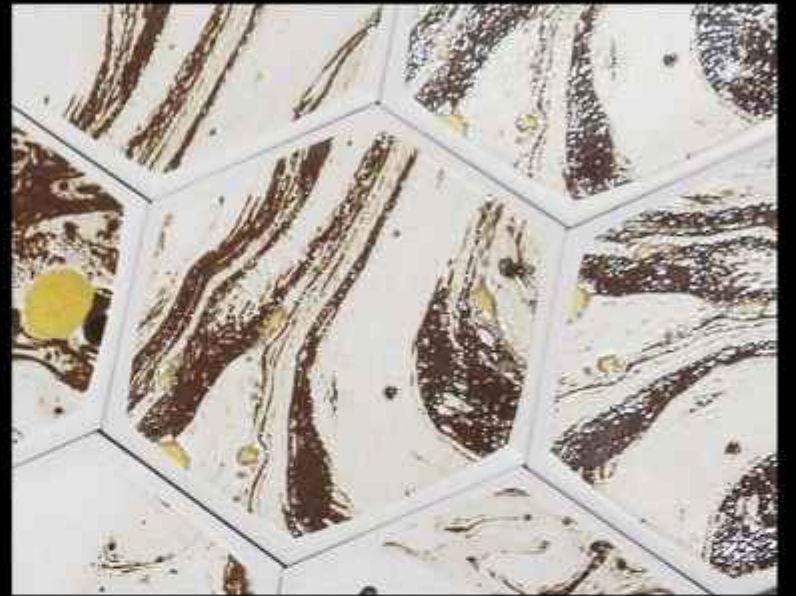

ancient
glory

Design No. - HEXM000133 HL1

Size : 173.2X150mm
Finish : MATT
Thickness : 7.5 mm
Effects : Granulla

Design No. - HEXM000133 HL2

Size : 173.2X150mm

Finish : MATT

Thickness : 7.5 mm

Effects : Granulla