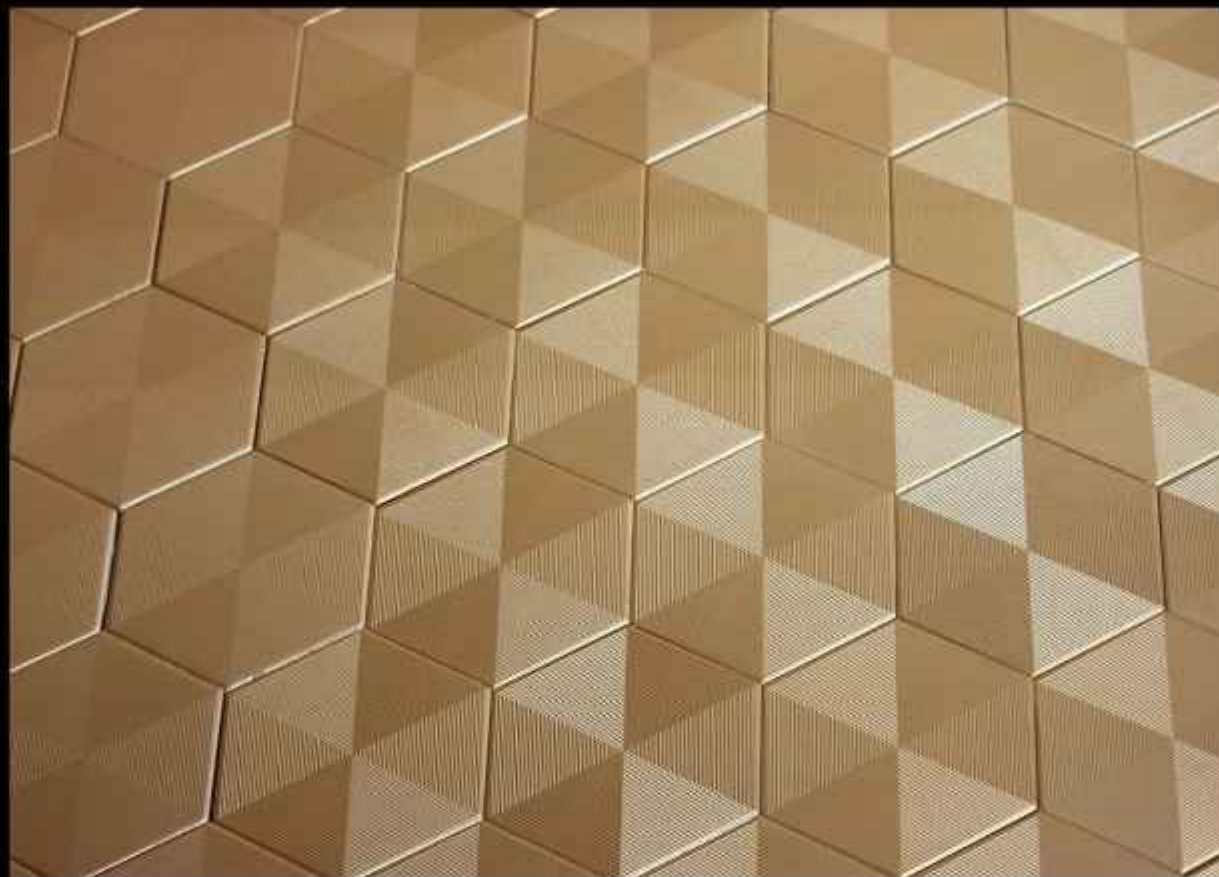

Design No. - HEXBR00144

Size : 173.2X150mm
Finish : MATT
Thickness : 7.5 mm
Effects : Metallic