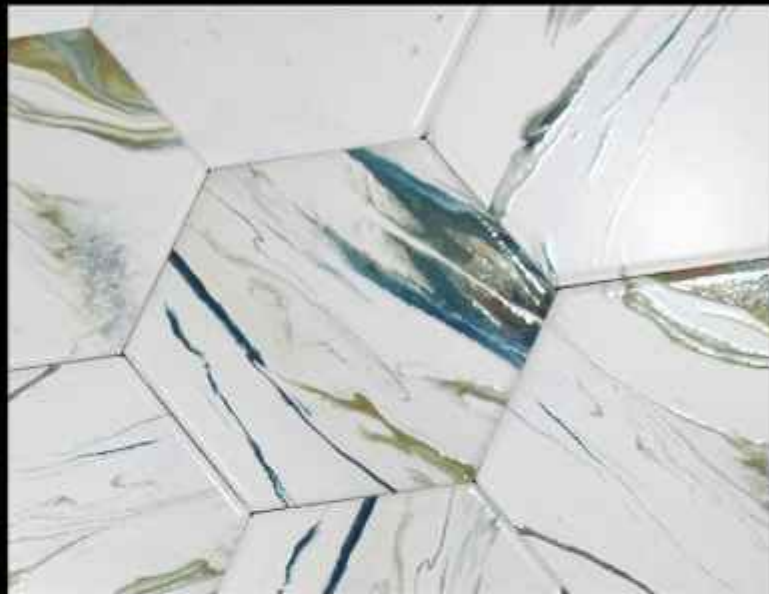

Size : 173.2X150mm
Finish : MATT
Thickness : 7.5 mm
Effects : Granulla